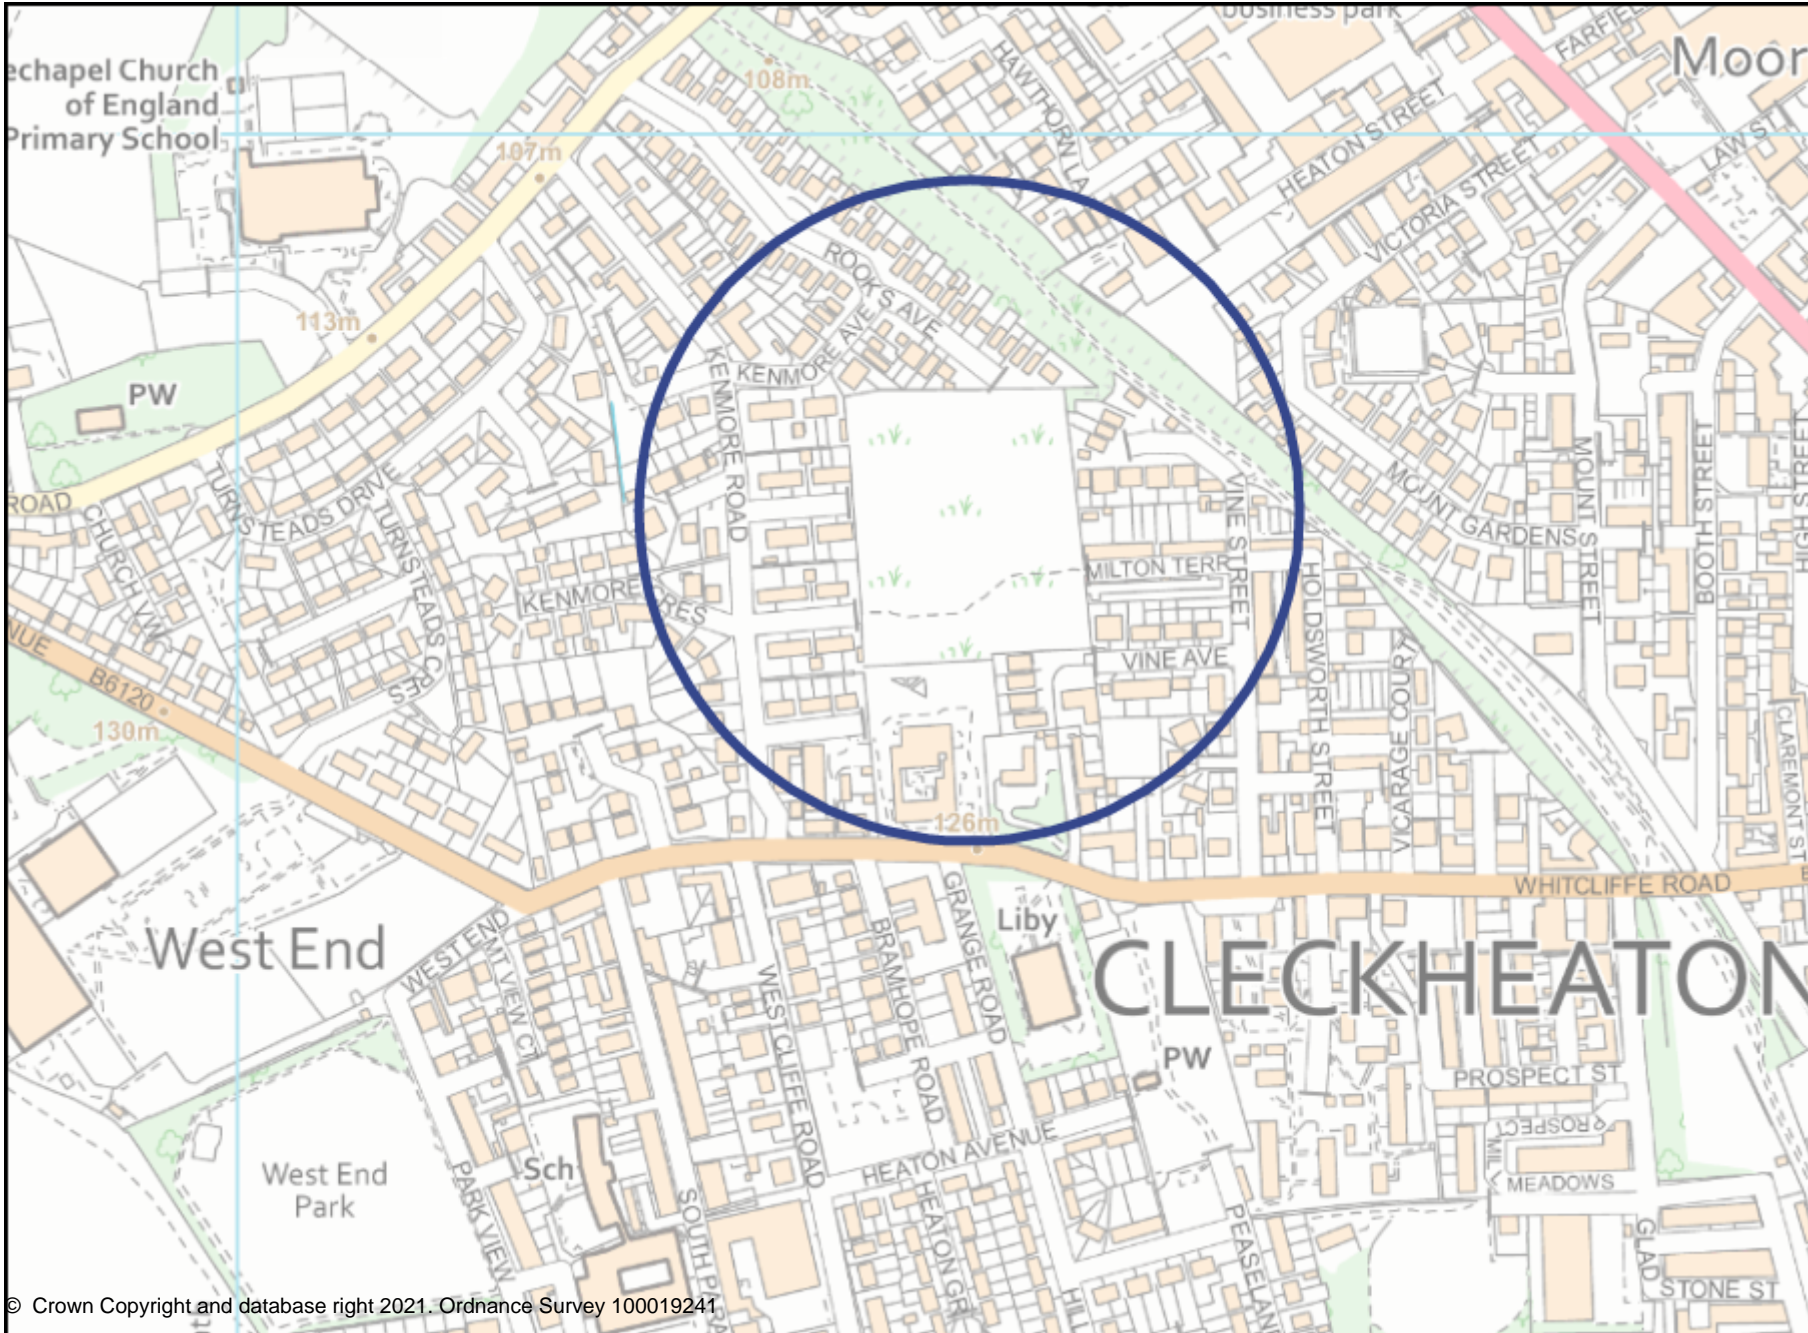

App A - Location plan

Kompass
Kirklees Mapping Service

Scale = 1:4000
© Crown Copyright and database right 2020.
Ordnance Survey
100019241

maps@kirklees.gov.uk